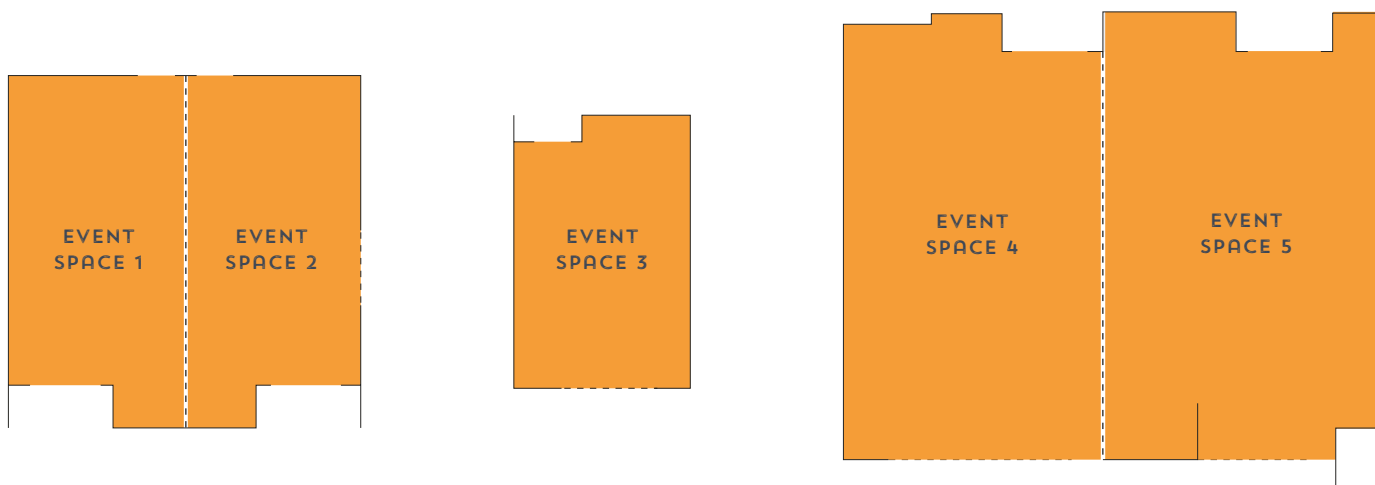

## ROOM DIMENSIONS & CAPACITIES

ROOM NAME	ROOM DIMENSIONS L X W X H	SQUARE METRES	 BANQUET	 RECEPTION	 CLASSROOM	 THEATRE	 BOARD ROOM	 U-SHAPE
EVENT SPACE 1	7.95M X 4.35M X 3.0M	30	20	20	12	20	10	14
EVENT SPACE 2	7.95M X 4.35M X 3.0M	40	20	20	12	20	10	14
EVENT SPACE 1 & 2	10.5M X 13.7M X 3.0M	70	40	40	24	32	20	24
EVENT SPACE 3	6.2M X 4.2M X 3.0M	26	18	18	8	18	8	-
EVENT SPACE 4	10.5M X 6.6M X 2.7M	75	40	40	24	30	12	24
EVENT SPACE 5	9.3M X 7.05M X 2.7M	75	40	40	24	30	12	24
EVENT SPACE 4 & 5	10.5M X 13.7M X 2.7M	150	80	80	48	100	30	42

## FLOOR PLAN

HYATT  
PLACE™

DUBAI/JUMEIRAH